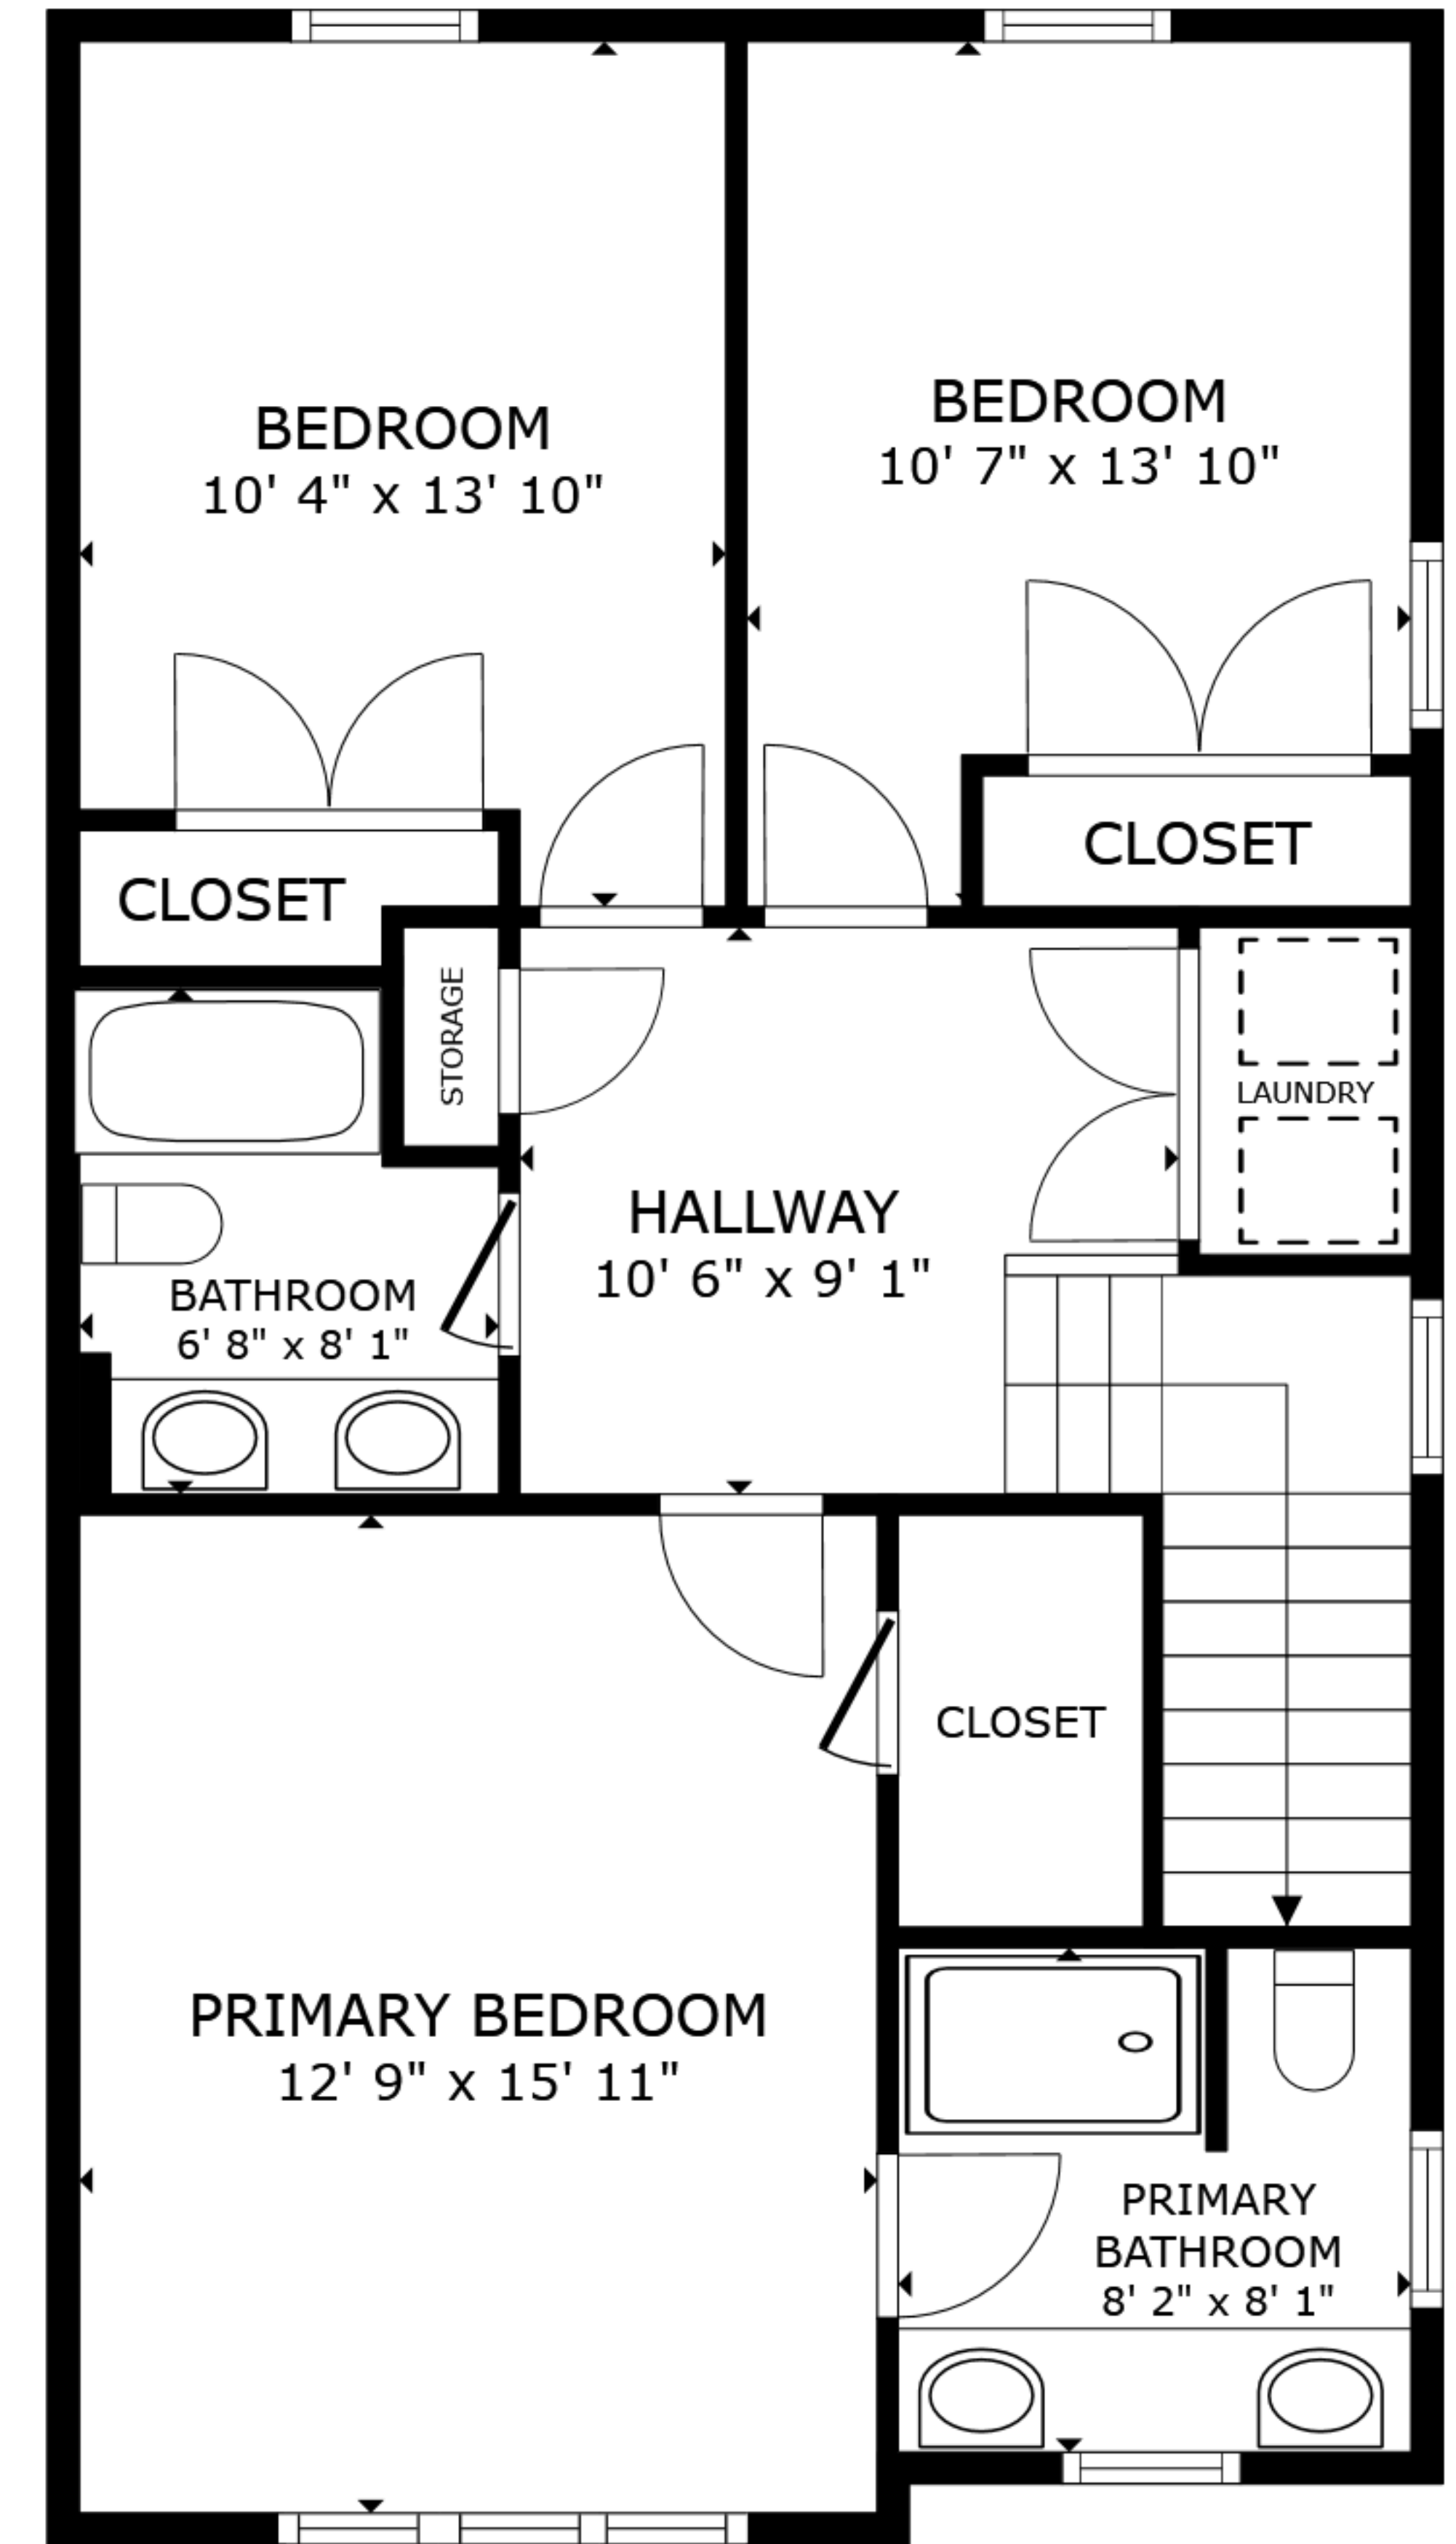

FLOOR 1

FLOOR 2

FLOOR 3

GROSS INTERNAL AREA
 FLOOR 1 245 sq.ft. FLOOR 2 831 sq.ft. FLOOR 3 830 sq.ft.
 EXCLUDED AREAS : PATIO 187 sq.ft. GARAGE 245 sq.ft. STORAGE 60 sq.ft. DECK 158 sq.ft.
 TOTAL : 1,906 sq.ft.
 SIZES AND DIMENSIONS ARE APPROXIMATE, ACTUAL MAY VARY.