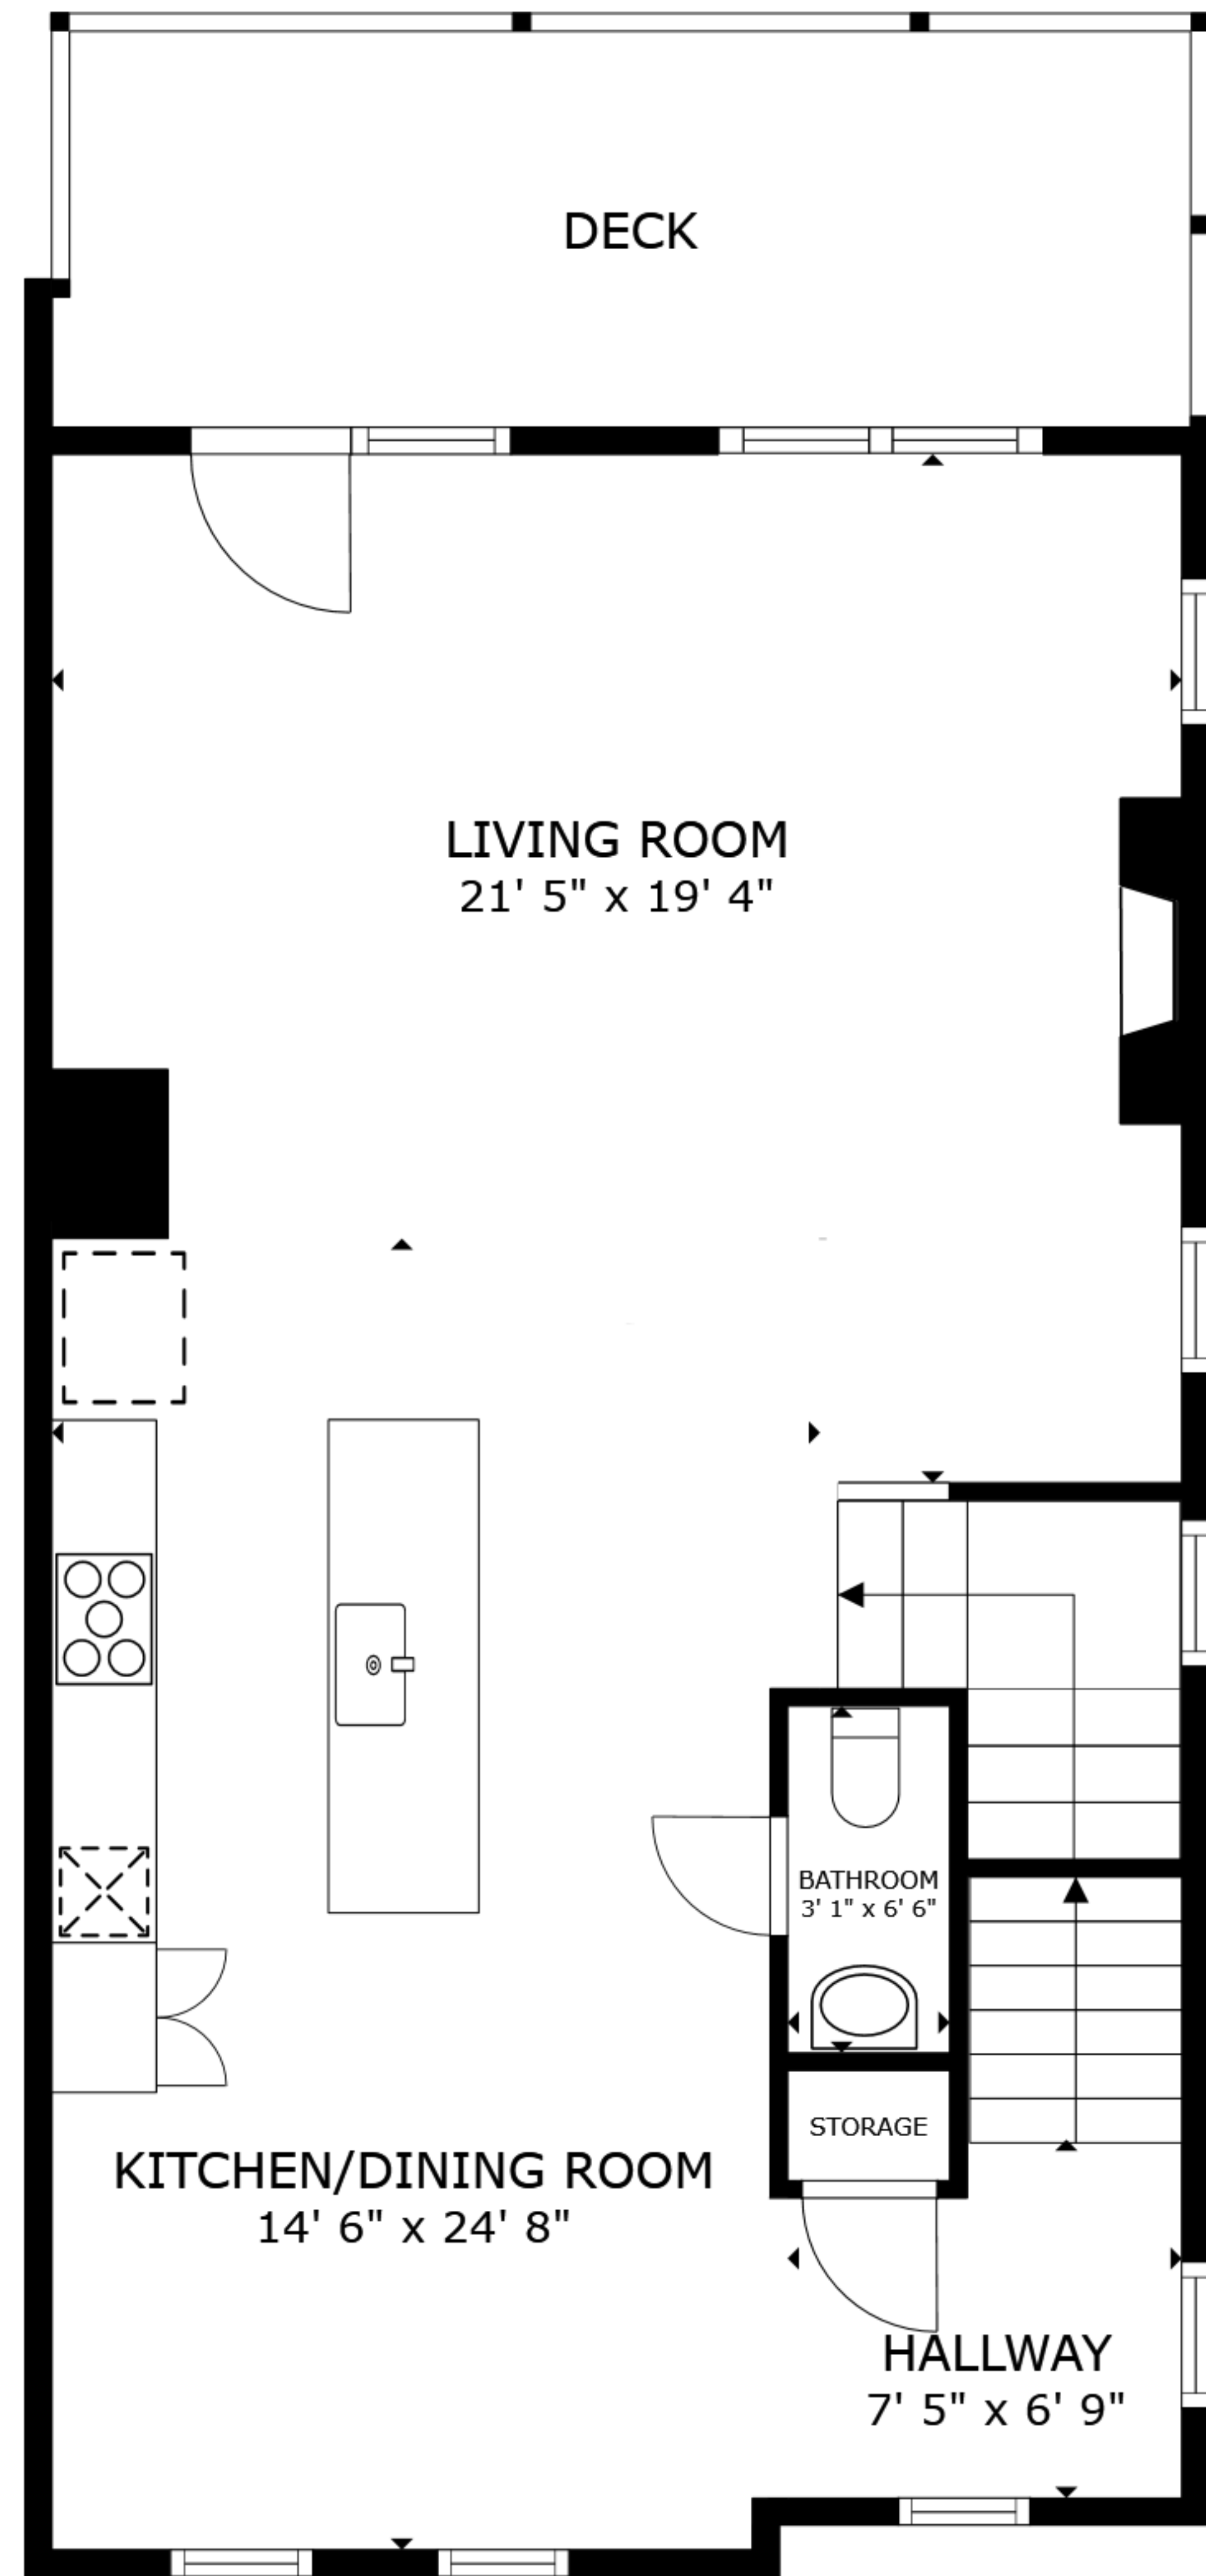

FLOOR 1

FLOOR 2

FLOOR 3

GROSS INTERNAL AREA
 FLOOR 1 245 sq.ft. FLOOR 2 831 sq.ft. FLOOR 3 830 sq.ft.
 EXCLUDED AREAS : PATIO 187 sq.ft. GARAGE 245 sq.ft. STORAGE 60 sq.ft. DECK 158 sq.ft.
 TOTAL : 1,906 sq.ft.
 SIZES AND DIMENSIONS ARE APPROXIMATE, ACTUAL MAY VARY.